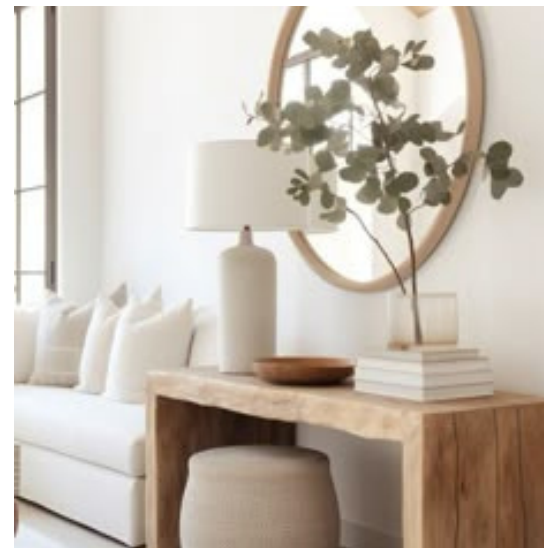

TURNKEY FURNISHING PROJECT

Coastal Neutral | Curated Furniture Package

STYLE DIRECTION

Coastal Neutral

If you're looking to create a serene and effortlessly elegant space, our Coastal Neutral style could be the perfect fit for you. It blends the tranquility of coastal living with sophisticated elements such as light woods, soft linen fabrics, and a calming neutral palette.

The Coastal Neutral aesthetic effortlessly combines natural textures and airy, open spaces, resulting in a relaxed yet refined environment. It's a timeless style that exudes peace and comfort, inviting you to unwind, put your feet up, and enjoy a moment of calm with the gentle ocean breeze in mind.

WELCOME TO YOUR COSY HAVEN

The Entry

Your entryway is more than just a passage—it's the first breath of home, setting a tone of ease and effortless beauty. A well-styled space should feel like a gentle ocean breeze, welcoming you and your guests with a sense of calm. The Coastal Neutral aesthetic brings together soft, natural textures and a soothing palette to create a light and airy feel. Picture a driftwood-inspired bench paired with linen cushions in sandy hues, a woven jute rug underfoot, and subtle greenery adding a fresh, organic touch. This entryway package embraces the beauty of simplicity, blending natural materials and soft, neutral tones to ensure every arrival feels like a deep, relaxing exhale

TABLE LAMP

HOMEWARES

CREATE MEMORIES AROUND THE TABLE

The Dining Area

Transform your dining room into a serene coastal retreat, where relaxed gatherings and effortless elegance come together!

Embrace the breezy charm of Coastal Neutral by incorporating natural elements like light woods, soft linen, and woven textures to create a warm and inviting atmosphere. Picture a beautiful timber dining table as the focal point, surrounded by comfortable, neutral-toned seating. Soft hues of whites, sandy beiges, and gentle ocean-inspired blues can grace the walls, enhancing the airy and open feel.